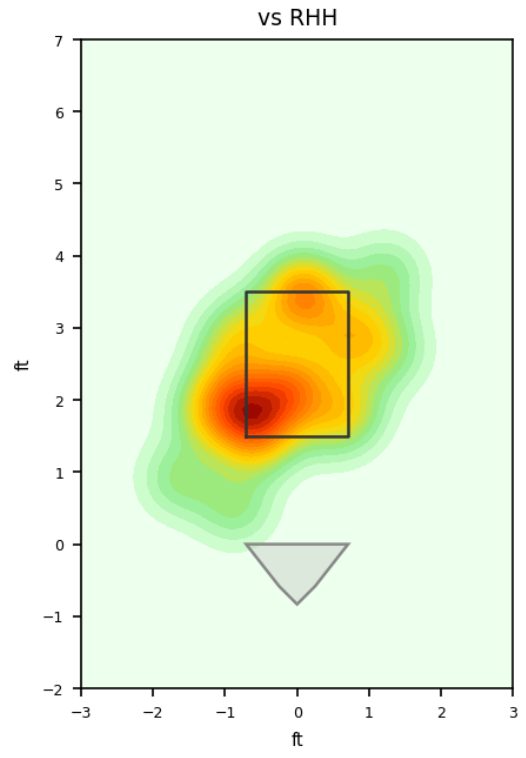

Manny Barreda

SAR_SAL | Right | 2026-04-16 to 2026-04-22

Pitching Profile

Pitch Type	Count	%	Avg Velo	Max Velo	Avg Spin	IVB	HB	Ext	Whiff%
Four-Seam	20	40.8%	91.8	92.5	2406.0	15.1	8.2	5.7	28.6%
Slider	12	24.5%	85.3	89.0	2531.0	4.2	-3.9	5.4	-
Changeup	9	18.4%	86.7	87.8	1747.0	7.7	6.3	5.5	25.0%
Cutter	4	8.2%	88.6	89.1	2512.0	10.7	-0.5	5.4	-
Sinker	4	8.2%	90.7	92.1	2151.0	8.4	9.3	5.7	-

Movement Profile

Location Density

Location by Pitch Type & Count

Location by Handedness & Count

Splits vs LHH

Pitch	Count	%	Velo	Spin	IVB	HB	Whiff%
Four-Seam	10	37.0%	91.8	2441.0	16.1	8.4	-
Changeup	8	29.6%	86.7	1782.0	7.1	7.2	25.0%
Slider	6	22.2%	84.9	2538.0	3.6	-3.3	-
Sinker	2	7.4%	90.7	2024.0	8.5	8.9	-
Cutter	1	3.7%	88.4	2548.0	11.0	3.2	-