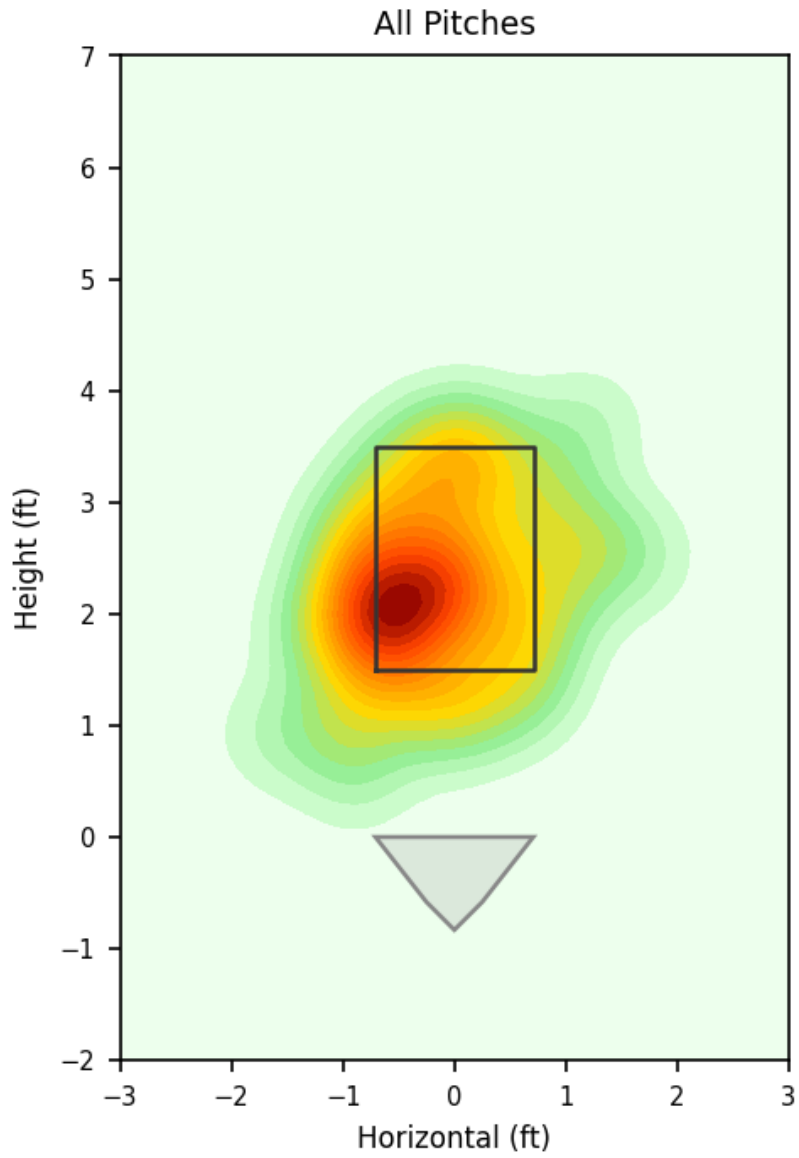

Manny Barreda

SAR_SAL | Right | 2026-04-16 to 2026-04-22

Pitching Profile

Pitch Type	Count	%	Avg Velo	Max Velo	Avg Spin	IVB	HB	Ext	Whiff%
Four-Seam	20	40.8%	91.8	92.5	2406.0	15.1	8.2	5.7	28.6%
Slider	12	24.5%	85.3	89.0	2531.0	4.2	-3.9	5.4	-
Changeup	9	18.4%	86.7	87.8	1747.0	7.7	6.3	5.5	25.0%
Cutter	4	8.2%	88.6	89.1	2512.0	10.7	-0.5	5.4	-
Sinker	4	8.2%	90.7	92.1	2151.0	8.4	9.3	5.7	-

Movement Profile

Location Density

Location by Pitch Type & Count

Location by Handedness & Count

Splits vs LHH

Pitch	Count	%	Velo	Spin	IVB	HB	Whiff%
Four-Seam	10	37.0%	91.8	2441.0	16.1	8.4	-
Changeup	8	29.6%	86.7	1782.0	7.1	7.2	25.0%
Slider	6	22.2%	84.9	2538.0	3.6	-3.3	-
Sinker	2	7.4%	90.7	2024.0	8.5	8.9	-
Cutter	1	3.7%	88.4	2548.0	11.0	3.2	-