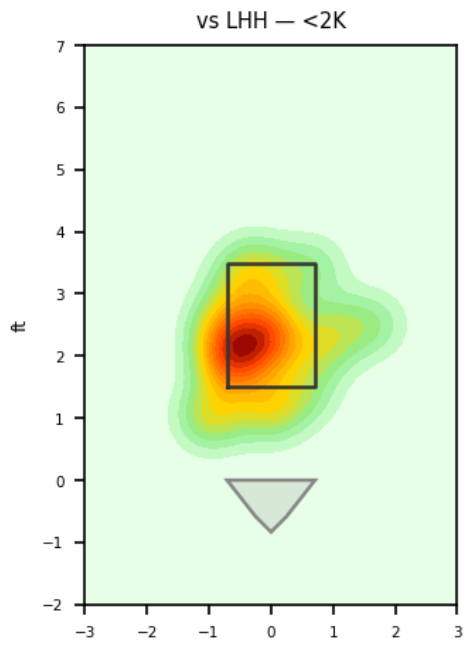

Manny Barreda

SAR_SAL | Right | 2026-04-16 to 2026-04-22

Pitching Profile

Pitch Type	Count	%	Avg Velo	Max Velo	Avg Spin	IVB	HB	Ext	Whiff%
Four-Seam	20	40.8%	91.8	92.5	2406.0	15.1	8.2	5.7	28.6%
Slider	12	24.5%	85.3	89.0	2531.0	4.2	-3.9	5.4	-
Changeup	9	18.4%	86.7	87.8	1747.0	7.7	6.3	5.5	25.0%
Cutter	4	8.2%	88.6	89.1	2512.0	10.7	-0.5	5.4	-
Sinker	4	8.2%	90.7	92.1	2151.0	8.4	9.3	5.7	-

Movement Profile

Location Density

Location by Pitch Type & Count

Location by Handedness & Count

Splits vs LHH

Pitch	Count	%	Velo	Spin	IVB	HB	Whiff%
Four-Seam	10	37.0%	91.8	2441.0	16.1	8.4	-
Changeup	8	29.6%	86.7	1782.0	7.1	7.2	25.0%
Slider	6	22.2%	84.9	2538.0	3.6	-3.3	-
Sinker	2	7.4%	90.7	2024.0	8.5	8.9	-
Cutter	1	3.7%	88.4	2548.0	11.0	3.2	-

Splits vs RHH

Pitch	Count	%	Velo	Spin	IVB	HB	Whiff%
Four-Seam	10	45.5%	91.7	2372.0	14.1	8.0	40.0%
Slider	6	27.3%	85.8	2524.0	4.9	-4.5	-
Cutter	3	13.6%	88.7	2501.0	10.6	-1.7	-
Sinker	2	9.1%	90.7	2277.0	8.3	9.7	-
Changeup	1	4.5%	86.8	1471.0	12.2	-0.5	-