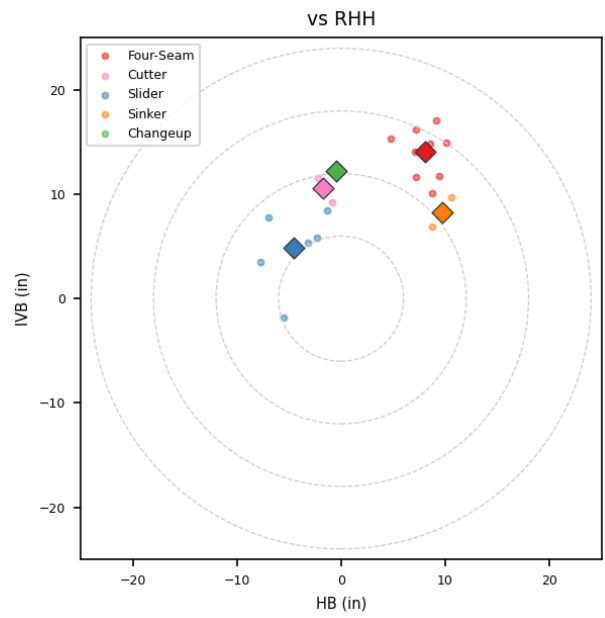

Manny Barreda

SAR_SAL | Right | 2026-04-16 to 2026-04-22

Pitching Profile

Pitch Type	Count	%	Avg Velo	Max Velo	Avg Spin	IVB	HB	Ext	Whiff%
Four-Seam	20	40.8%	91.8	92.5	2406.0	15.1	8.2	5.7	28.6%
Slider	12	24.5%	85.3	89.0	2531.0	4.2	-3.9	5.4	-
Changeup	9	18.4%	86.7	87.8	1747.0	7.7	6.3	5.5	25.0%
Cutter	4	8.2%	88.6	89.1	2512.0	10.7	-0.5	5.4	-
Sinker	4	8.2%	90.7	92.1	2151.0	8.4	9.3	5.7	-

Movement Profile

Location Density

Location by Pitch Type & Count

Location by Handedness & Count

Splits vs LHH

Pitch	Count	%	Velo	Spin	IVB	HB	Whiff%
Four-Seam	10	37.0%	91.8	2441.0	16.1	8.4	-
Changeup	8	29.6%	86.7	1782.0	7.1	7.2	25.0%
Slider	6	22.2%	84.9	2538.0	3.6	-3.3	-
Sinker	2	7.4%	90.7	2024.0	8.5	8.9	-
Cutter	1	3.7%	88.4	2548.0	11.0	3.2	-

Splits vs RHH

Pitch	Count	%	Velo	Spin	IVB	HB	Whiff%
Four-Seam	10	45.5%	91.7	2372.0	14.1	8.0	40.0%
Slider	6	27.3%	85.8	2524.0	4.9	-4.5	-
Cutter	3	13.6%	88.7	2501.0	10.6	-1.7	-
Sinker	2	9.1%	90.7	2277.0	8.3	9.7	-
Changeup	1	4.5%	86.8	1471.0	12.2	-0.5	-

Traditional Pitching (API)

Stat	Value	Stat	Value
W-L	0-0	ERA	9.0
G/GS	1/1	SV/HD	0/0
IP	4.0	H/ER/HR	6/4/2
K/BB	2/1	K/BB Ratio	2.0
WHIP	1.75	K/9	4.5
BB/9	2.3	BF	19