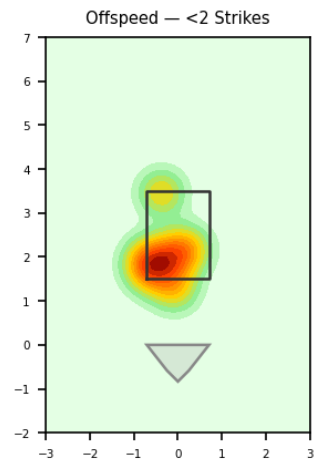

Manny Barreda

SAR_SAL | Right | 2026-04-16 to 2026-04-22

Pitching Profile

Pitch Type	Count	%	Avg Velo	Max Velo	Avg Spin	IVB	HB	Ext	Whiff%
Four-Seam	20	40.8%	91.8	92.5	2406.0	15.1	8.2	5.7	28.6%
Slider	12	24.5%	85.3	89.0	2531.0	4.2	-3.9	5.4	-
Changeup	9	18.4%	86.7	87.8	1747.0	7.7	6.3	5.5	25.0%
Cutter	4	8.2%	88.6	89.1	2512.0	10.7	-0.5	5.4	-
Sinker	4	8.2%	90.7	92.1	2151.0	8.4	9.3	5.7	-

Movement Profile

Location Density

Location by Pitch Type & Count

Location by Handedness & Count

Splits vs LHH

Pitch	Count	%	Velo	Spin	IVB	HB	Whiff%
Four-Seam	10	37.0%	91.8	2441.0	16.1	8.4	-
Changeup	8	29.6%	86.7	1782.0	7.1	7.2	25.0%
Slider	6	22.2%	84.9	2538.0	3.6	-3.3	-
Sinker	2	7.4%	90.7	2024.0	8.5	8.9	-
Cutter	1	3.7%	88.4	2548.0	11.0	3.2	-