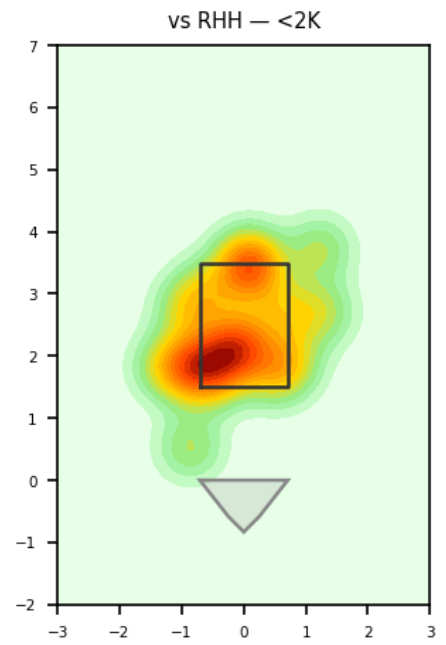

Manny Barreda

SAR_SAL | Right | 2026-04-16 to 2026-04-22

Pitching Profile

Pitch Type	Count	%	Avg Velo	Max Velo	Avg Spin	IVB	HB	Ext	Whiff%
Four-Seam	20	40.8%	91.8	92.5	2406.0	15.1	8.2	5.7	28.6%
Slider	12	24.5%	85.3	89.0	2531.0	4.2	-3.9	5.4	-
Changeup	9	18.4%	86.7	87.8	1747.0	7.7	6.3	5.5	25.0%
Cutter	4	8.2%	88.6	89.1	2512.0	10.7	-0.5	5.4	-
Sinker	4	8.2%	90.7	92.1	2151.0	8.4	9.3	5.7	-

Movement Profile

Location Density

Location by Pitch Type & Count

Location by Handedness & Count

Splits vs LHH

Pitch	Count	%	Velo	Spin	IVB	HB	Whiff%
Four-Seam	10	37.0%	91.8	2441.0	16.1	8.4	-
Changeup	8	29.6%	86.7	1782.0	7.1	7.2	25.0%
Slider	6	22.2%	84.9	2538.0	3.6	-3.3	-
Sinker	2	7.4%	90.7	2024.0	8.5	8.9	-
Cutter	1	3.7%	88.4	2548.0	11.0	3.2	-

Splits vs RHH

Pitch	Count	%	Velo	Spin	IVB	HB	Whiff%
Four-Seam	10	45.5%	91.7	2372.0	14.1	8.0	40.0%
Slider	6	27.3%	85.8	2524.0	4.9	-4.5	-
Cutter	3	13.6%	88.7	2501.0	10.6	-1.7	-
Sinker	2	9.1%	90.7	2277.0	8.3	9.7	-
Changeup	1	4.5%	86.8	1471.0	12.2	-0.5	-