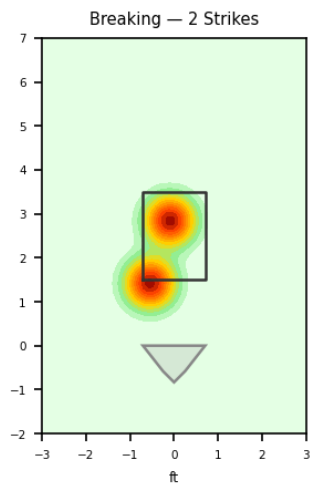

Manny Barreda

SAR_SAL | Right | 2026-04-16 to 2026-04-22

Pitching Profile

Pitch Type	Count	%	Avg Velo	Max Velo	Avg Spin	IVB	HB	Ext	Whiff%
Four-Seam	20	40.8%	91.8	92.5	2406.0	15.1	8.2	5.7	28.6%
Slider	12	24.5%	85.3	89.0	2531.0	4.2	-3.9	5.4	-
Changeup	9	18.4%	86.7	87.8	1747.0	7.7	6.3	5.5	25.0%
Cutter	4	8.2%	88.6	89.1	2512.0	10.7	-0.5	5.4	-
Sinker	4	8.2%	90.7	92.1	2151.0	8.4	9.3	5.7	-

Movement Profile

Location Density

Location by Pitch Type & Count

Location by Handedness & Count

Splits vs LHH

Pitch	Count	%	Velo	Spin	IVB	HB	Whiff%
Four-Seam	10	37.0%	91.8	2441.0	16.1	8.4	-
Changeup	8	29.6%	86.7	1782.0	7.1	7.2	25.0%
Slider	6	22.2%	84.9	2538.0	3.6	-3.3	-
Sinker	2	7.4%	90.7	2024.0	8.5	8.9	-
Cutter	1	3.7%	88.4	2548.0	11.0	3.2	-

Splits vs RHH

Pitch	Count	%	Velo	Spin	IVB	HB	Whiff%
Four-Seam	10	45.5%	91.7	2372.0	14.1	8.0	40.0%
Slider	6	27.3%	85.8	2524.0	4.9	-4.5	-
Cutter	3	13.6%	88.7	2501.0	10.6	-1.7	-
Sinker	2	9.1%	90.7	2277.0	8.3	9.7	-
Changeup	1	4.5%	86.8	1471.0	12.2	-0.5	-