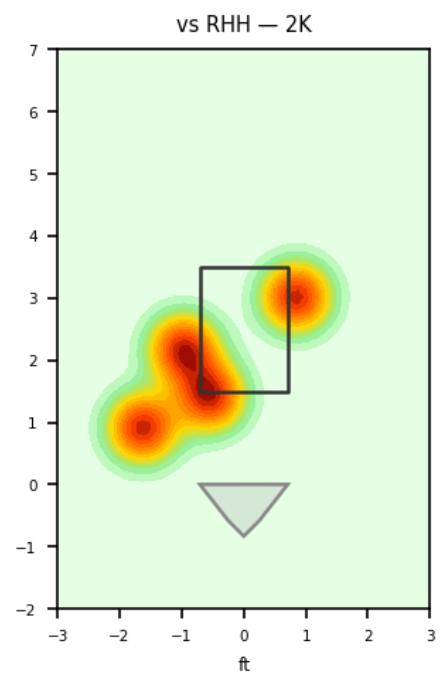

Manny Barreda

SAR_SAL | Right | 2026-04-16 to 2026-04-22

Pitching Profile

Pitch Type	Count	%	Avg Velo	Max Velo	Avg Spin	IVB	HB	Ext	Whiff%
Four-Seam	20	40.8%	91.8	92.5	2406.0	15.1	8.2	5.7	28.6%
Slider	12	24.5%	85.3	89.0	2531.0	4.2	-3.9	5.4	-
Changeup	9	18.4%	86.7	87.8	1747.0	7.7	6.3	5.5	25.0%
Cutter	4	8.2%	88.6	89.1	2512.0	10.7	-0.5	5.4	-
Sinker	4	8.2%	90.7	92.1	2151.0	8.4	9.3	5.7	-

Movement Profile

Location Density

Location by Pitch Type & Count

Location by Handedness & Count

Splits vs LHH

Pitch	Count	%	Velo	Spin	IVB	HB	Whiff%
Four-Seam	10	37.0%	91.8	2441.0	16.1	8.4	-
Changeup	8	29.6%	86.7	1782.0	7.1	7.2	25.0%
Slider	6	22.2%	84.9	2538.0	3.6	-3.3	-
Sinker	2	7.4%	90.7	2024.0	8.5	8.9	-
Cutter	1	3.7%	88.4	2548.0	11.0	3.2	-

Splits vs RHH

Pitch	Count	%	Velo	Spin	IVB	HB	Whiff%
Four-Seam	10	45.5%	91.7	2372.0	14.1	8.0	40.0%
Slider	6	27.3%	85.8	2524.0	4.9	-4.5	-
Cutter	3	13.6%	88.7	2501.0	10.6	-1.7	-
Sinker	2	9.1%	90.7	2277.0	8.3	9.7	-
Changeup	1	4.5%	86.8	1471.0	12.2	-0.5	-