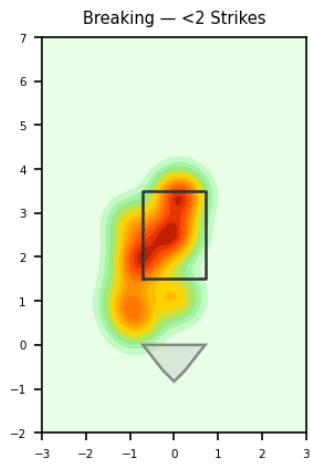

Manny Barreda

SAR_SAL | Right | 2026-04-16 to 2026-04-22

Pitching Profile

Pitch Type	Count	%	Avg Velo	Max Velo	Avg Spin	IVB	HB	Ext	Whiff%
Four-Seam	20	40.8%	91.8	92.5	2406.0	15.1	8.2	5.7	28.6%
Slider	12	24.5%	85.3	89.0	2531.0	4.2	-3.9	5.4	-
Changeup	9	18.4%	86.7	87.8	1747.0	7.7	6.3	5.5	25.0%
Cutter	4	8.2%	88.6	89.1	2512.0	10.7	-0.5	5.4	-
Sinker	4	8.2%	90.7	92.1	2151.0	8.4	9.3	5.7	-

Movement Profile

Location Density

Location by Pitch Type & Count

Location by Handedness & Count

Splits vs LHH

Pitch	Count	%	Velo	Spin	IVB	HB	Whiff%
Four-Seam	10	37.0%	91.8	2441.0	16.1	8.4	-
Changeup	8	29.6%	86.7	1782.0	7.1	7.2	25.0%
Slider	6	22.2%	84.9	2538.0	3.6	-3.3	-
Sinker	2	7.4%	90.7	2024.0	8.5	8.9	-
Cutter	1	3.7%	88.4	2548.0	11.0	3.2	-

Splits vs RHH

Pitch	Count	%	Velo	Spin	IVB	HB	Whiff%
Four-Seam	10	45.5%	91.7	2372.0	14.1	8.0	40.0%
Slider	6	27.3%	85.8	2524.0	4.9	-4.5	-
Cutter	3	13.6%	88.7	2501.0	10.6	-1.7	-
Sinker	2	9.1%	90.7	2277.0	8.3	9.7	-
Changeup	1	4.5%	86.8	1471.0	12.2	-0.5	-