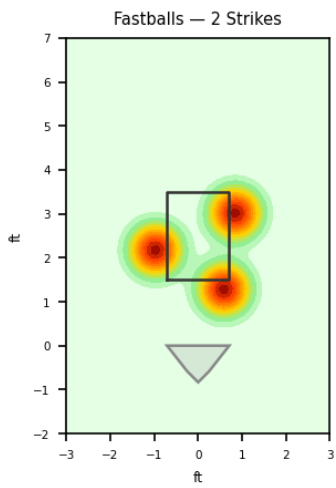

Manny Barreda

SAR_SAL | Right | 2026-04-16 to 2026-04-22

Pitching Profile

Pitch Type	Count	%	Avg Velo	Max Velo	Avg Spin	IVB	HB	Ext	Whiff%
Four-Seam	20	40.8%	91.8	92.5	2406.0	15.1	8.2	5.7	28.6%
Slider	12	24.5%	85.3	89.0	2531.0	4.2	-3.9	5.4	-
Changeup	9	18.4%	86.7	87.8	1747.0	7.7	6.3	5.5	25.0%
Cutter	4	8.2%	88.6	89.1	2512.0	10.7	-0.5	5.4	-
Sinker	4	8.2%	90.7	92.1	2151.0	8.4	9.3	5.7	-

Movement Profile

Location Density

Location by Pitch Type & Count

Location by Handedness & Count

Splits vs LHH

Pitch	Count	%	Velo	Spin	IVB	HB	Whiff%
Four-Seam	10	37.0%	91.8	2441.0	16.1	8.4	-
Changeup	8	29.6%	86.7	1782.0	7.1	7.2	25.0%
Slider	6	22.2%	84.9	2538.0	3.6	-3.3	-
Sinker	2	7.4%	90.7	2024.0	8.5	8.9	-
Cutter	1	3.7%	88.4	2548.0	11.0	3.2	-

Splits vs RHH

Pitch	Count	%	Velo	Spin	IVB	HB	Whiff%
Four-Seam	10	45.5%	91.7	2372.0	14.1	8.0	40.0%
Slider	6	27.3%	85.8	2524.0	4.9	-4.5	-
Cutter	3	13.6%	88.7	2501.0	10.6	-1.7	-
Sinker	2	9.1%	90.7	2277.0	8.3	9.7	-
Changeup	1	4.5%	86.8	1471.0	12.2	-0.5	-