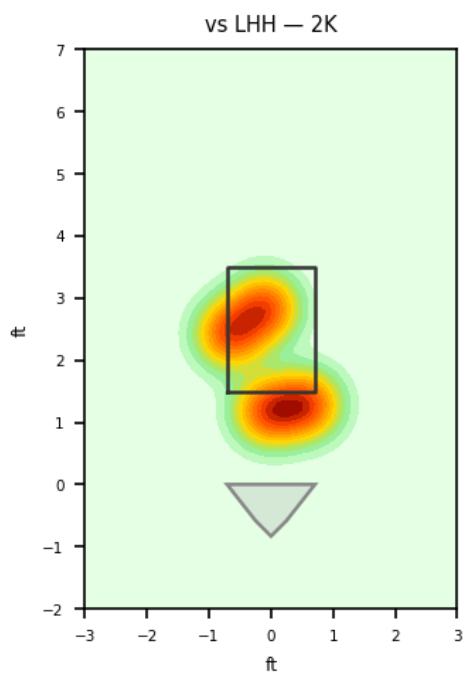

Manny Barreda

SAR_SAL | Right | 2026-04-16 to 2026-04-22

Pitching Profile

Pitch Type	Count	%	Avg Velo	Max Velo	Avg Spin	IVB	HB	Ext	Whiff%
Four-Seam	20	40.8%	91.8	92.5	2406.0	15.1	8.2	5.7	28.6%
Slider	12	24.5%	85.3	89.0	2531.0	4.2	-3.9	5.4	-
Changeup	9	18.4%	86.7	87.8	1747.0	7.7	6.3	5.5	25.0%
Cutter	4	8.2%	88.6	89.1	2512.0	10.7	-0.5	5.4	-
Sinker	4	8.2%	90.7	92.1	2151.0	8.4	9.3	5.7	-

Movement Profile

Location Density

Location by Pitch Type & Count

Location by Handedness & Count

Splits vs LHH

Pitch	Count	%	Velo	Spin	IVB	HB	Whiff%
Four-Seam	10	37.0%	91.8	2441.0	16.1	8.4	-
Changeup	8	29.6%	86.7	1782.0	7.1	7.2	25.0%
Slider	6	22.2%	84.9	2538.0	3.6	-3.3	-
Sinker	2	7.4%	90.7	2024.0	8.5	8.9	-
Cutter	1	3.7%	88.4	2548.0	11.0	3.2	-

Splits vs RHH

Pitch	Count	%	Velo	Spin	IVB	HB	Whiff%
Four-Seam	10	45.5%	91.7	2372.0	14.1	8.0	40.0%
Slider	6	27.3%	85.8	2524.0	4.9	-4.5	-
Cutter	3	13.6%	88.7	2501.0	10.6	-1.7	-
Sinker	2	9.1%	90.7	2277.0	8.3	9.7	-
Changeup	1	4.5%	86.8	1471.0	12.2	-0.5	-