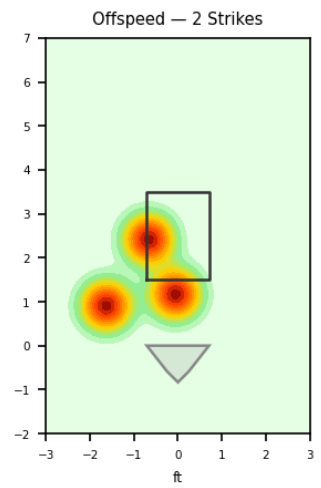

Manny Barreda

SAR_SAL | Right | 2026-04-16 to 2026-04-22

Pitching Profile

Pitch Type	Count	%	Avg Velo	Max Velo	Avg Spin	IVB	HB	Ext	Whiff%
Four-Seam	20	40.8%	91.8	92.5	2406.0	15.1	8.2	5.7	28.6%
Slider	12	24.5%	85.3	89.0	2531.0	4.2	-3.9	5.4	-
Changeup	9	18.4%	86.7	87.8	1747.0	7.7	6.3	5.5	25.0%
Cutter	4	8.2%	88.6	89.1	2512.0	10.7	-0.5	5.4	-
Sinker	4	8.2%	90.7	92.1	2151.0	8.4	9.3	5.7	-

Movement Profile

Location Density

Location by Pitch Type & Count

Location by Handedness & Count

Splits vs LHH

Pitch	Count	%	Velo	Spin	IVB	HB	Whiff%
Four-Seam	10	37.0%	91.8	2441.0	16.1	8.4	-
Changeup	8	29.6%	86.7	1782.0	7.1	7.2	25.0%
Slider	6	22.2%	84.9	2538.0	3.6	-3.3	-
Sinker	2	7.4%	90.7	2024.0	8.5	8.9	-
Cutter	1	3.7%	88.4	2548.0	11.0	3.2	-