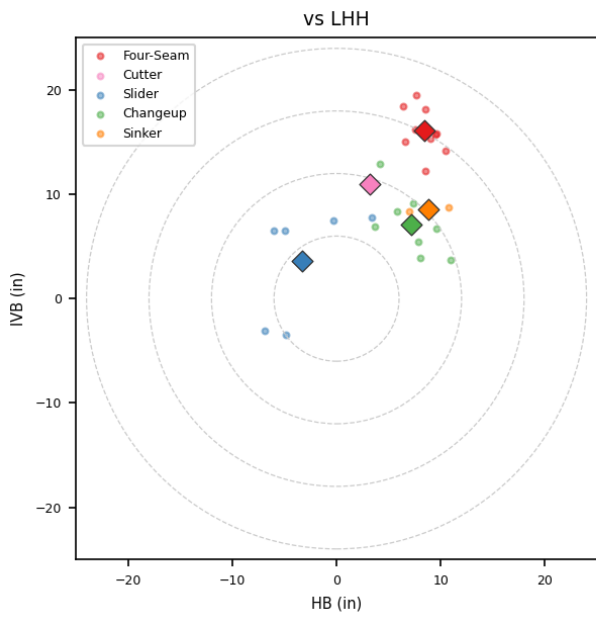

Manny Barreda

SAR_SAL | Right | 2026-04-16 to 2026-04-22

Pitching Profile

Pitch Type	Count	%	Avg Velo	Max Velo	Avg Spin	IVB	HB	Ext	Whiff%
Four-Seam	20	40.8%	91.8	92.5	2406.0	15.1	8.2	5.7	28.6%
Slider	12	24.5%	85.3	89.0	2531.0	4.2	-3.9	5.4	-
Changeup	9	18.4%	86.7	87.8	1747.0	7.7	6.3	5.5	25.0%
Cutter	4	8.2%	88.6	89.1	2512.0	10.7	-0.5	5.4	-
Sinker	4	8.2%	90.7	92.1	2151.0	8.4	9.3	5.7	-

Movement Profile

Location Density

Location by Pitch Type & Count

Location by Handedness & Count

Splits vs LHH

Pitch	Count	%	Velo	Spin	IVB	HB	Whiff%
Four-Seam	10	37.0%	91.8	2441.0	16.1	8.4	-
Changeup	8	29.6%	86.7	1782.0	7.1	7.2	25.0%
Slider	6	22.2%	84.9	2538.0	3.6	-3.3	-
Sinker	2	7.4%	90.7	2024.0	8.5	8.9	-
Cutter	1	3.7%	88.4	2548.0	11.0	3.2	-

Splits vs RHH

Pitch	Count	%	Velo	Spin	IVB	HB	Whiff%
Four-Seam	10	45.5%	91.7	2372.0	14.1	8.0	40.0%
Slider	6	27.3%	85.8	2524.0	4.9	-4.5	-
Cutter	3	13.6%	88.7	2501.0	10.6	-1.7	-
Sinker	2	9.1%	90.7	2277.0	8.3	9.7	-
Changeup	1	4.5%	86.8	1471.0	12.2	-0.5	-

Traditional Pitching (API)

Stat	Value	Stat	Value
W-L	0-0	ERA	9.0
G/GS	1/1	SV/HD	0/0
IP	4.0	H/ER/HR	6/4/2
K/BB	2/1	K/BB Ratio	2.0
WHIP	1.75	K/9	4.5
BB/9	2.3	BF	19