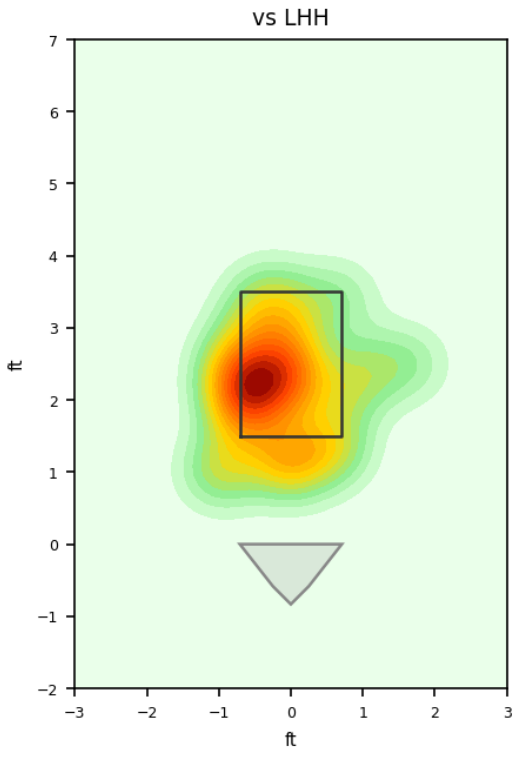

Manny Barreda

SAR_SAL | Right | 2026-04-16 to 2026-04-22

Pitching Profile

Pitch Type	Count	%	Avg Velo	Max Velo	Avg Spin	IVB	HB	Ext	Whiff%
Four-Seam	20	40.8%	91.8	92.5	2406.0	15.1	8.2	5.7	28.6%
Slider	12	24.5%	85.3	89.0	2531.0	4.2	-3.9	5.4	-
Changeup	9	18.4%	86.7	87.8	1747.0	7.7	6.3	5.5	25.0%
Cutter	4	8.2%	88.6	89.1	2512.0	10.7	-0.5	5.4	-
Sinker	4	8.2%	90.7	92.1	2151.0	8.4	9.3	5.7	-

Movement Profile

Location Density

Location by Pitch Type & Count

Location by Handedness & Count

Splits vs LHH

Pitch	Count	%	Velo	Spin	IVB	HB	Whiff%
Four-Seam	10	37.0%	91.8	2441.0	16.1	8.4	-
Changeup	8	29.6%	86.7	1782.0	7.1	7.2	25.0%
Slider	6	22.2%	84.9	2538.0	3.6	-3.3	-
Sinker	2	7.4%	90.7	2024.0	8.5	8.9	-
Cutter	1	3.7%	88.4	2548.0	11.0	3.2	-