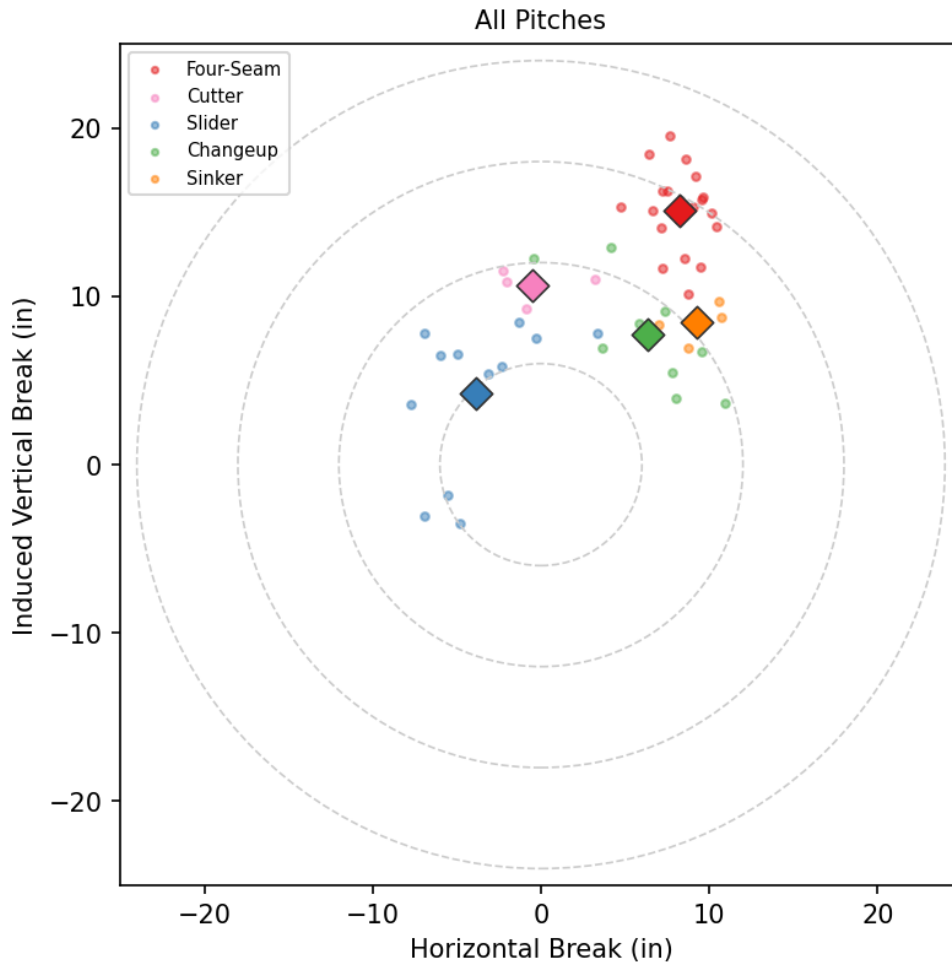

Manny Barreda

SAR_SAL | Right | 2026-04-16 to 2026-04-22

Pitching Profile

Pitch Type	Count	%	Avg Velo	Max Velo	Avg Spin	IVB	HB	Ext	Whiff%
Four-Seam	20	40.8%	91.8	92.5	2406.0	15.1	8.2	5.7	28.6%
Slider	12	24.5%	85.3	89.0	2531.0	4.2	-3.9	5.4	-
Changeup	9	18.4%	86.7	87.8	1747.0	7.7	6.3	5.5	25.0%
Cutter	4	8.2%	88.6	89.1	2512.0	10.7	-0.5	5.4	-
Sinker	4	8.2%	90.7	92.1	2151.0	8.4	9.3	5.7	-

Movement Profile

Location Density

Location by Pitch Type & Count

Location by Handedness & Count

Splits vs LHH

Pitch	Count	%	Velo	Spin	IVB	HB	Whiff%
Four-Seam	10	37.0%	91.8	2441.0	16.1	8.4	-
Changeup	8	29.6%	86.7	1782.0	7.1	7.2	25.0%
Slider	6	22.2%	84.9	2538.0	3.6	-3.3	-
Sinker	2	7.4%	90.7	2024.0	8.5	8.9	-
Cutter	1	3.7%	88.4	2548.0	11.0	3.2	-

Splits vs RHH

Pitch	Count	%	Velo	Spin	IVB	HB	Whiff%
Four-Seam	10	45.5%	91.7	2372.0	14.1	8.0	40.0%
Slider	6	27.3%	85.8	2524.0	4.9	-4.5	-
Cutter	3	13.6%	88.7	2501.0	10.6	-1.7	-
Sinker	2	9.1%	90.7	2277.0	8.3	9.7	-
Changeup	1	4.5%	86.8	1471.0	12.2	-0.5	-

Traditional Pitching (API)

Stat	Value	Stat	Value
W-L	0-0	ERA	9.0
G/GS	1/1	SV/HD	0/0
IP	4.0	H/ER/HR	6/4/2
K/BB	2/1	K/BB Ratio	2.0
WHIP	1.75	K/9	4.5
BB/9	2.3	BF	19